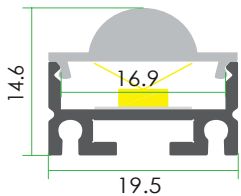

## LED ALUMINUM PROFILE

Model No. BR-CM-ALP046X

- Creates a homogenous light with uniform intensity
- The extrusion made from high quality aluminum
- Suitable for strips width upto 16mm wide
- The extrusion can be ceiling type
- Customized length upto 4 meters
- Anodized / Powder coated
- Excellent heat sink

## DIMENSION